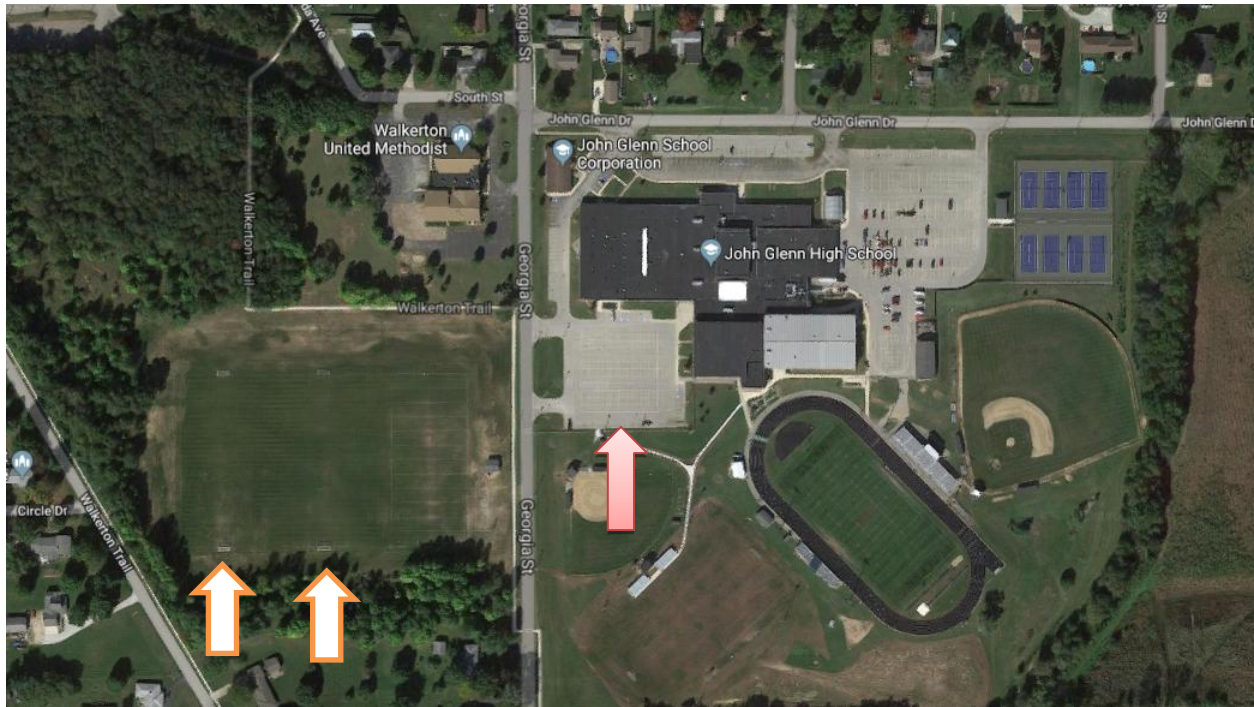

# John Glenn Soccer Fields (5<sup>th</sup>/6<sup>th</sup> & 7<sup>th</sup>/8<sup>th</sup>)

Address: 201 John Glenn Dr, Walkerton, IN 46574

↑ Soccer Fields (one will have the games played on them, the other will be for next teams to warm up)

↑ Parking Lot (band uses this parking lot as well over summer, cones will block off where not to park)

\*No seating, have parents/family bring their own chairs/seating

# North Liberty Elementary School (3<sup>rd</sup>/4<sup>th</sup> Grade Field)

Address: 400 School Dr, North Liberty, IN 46554

 Soccer Field

 Parking

\*Very Limited Seating, have parents/family bring their own chairs/seating