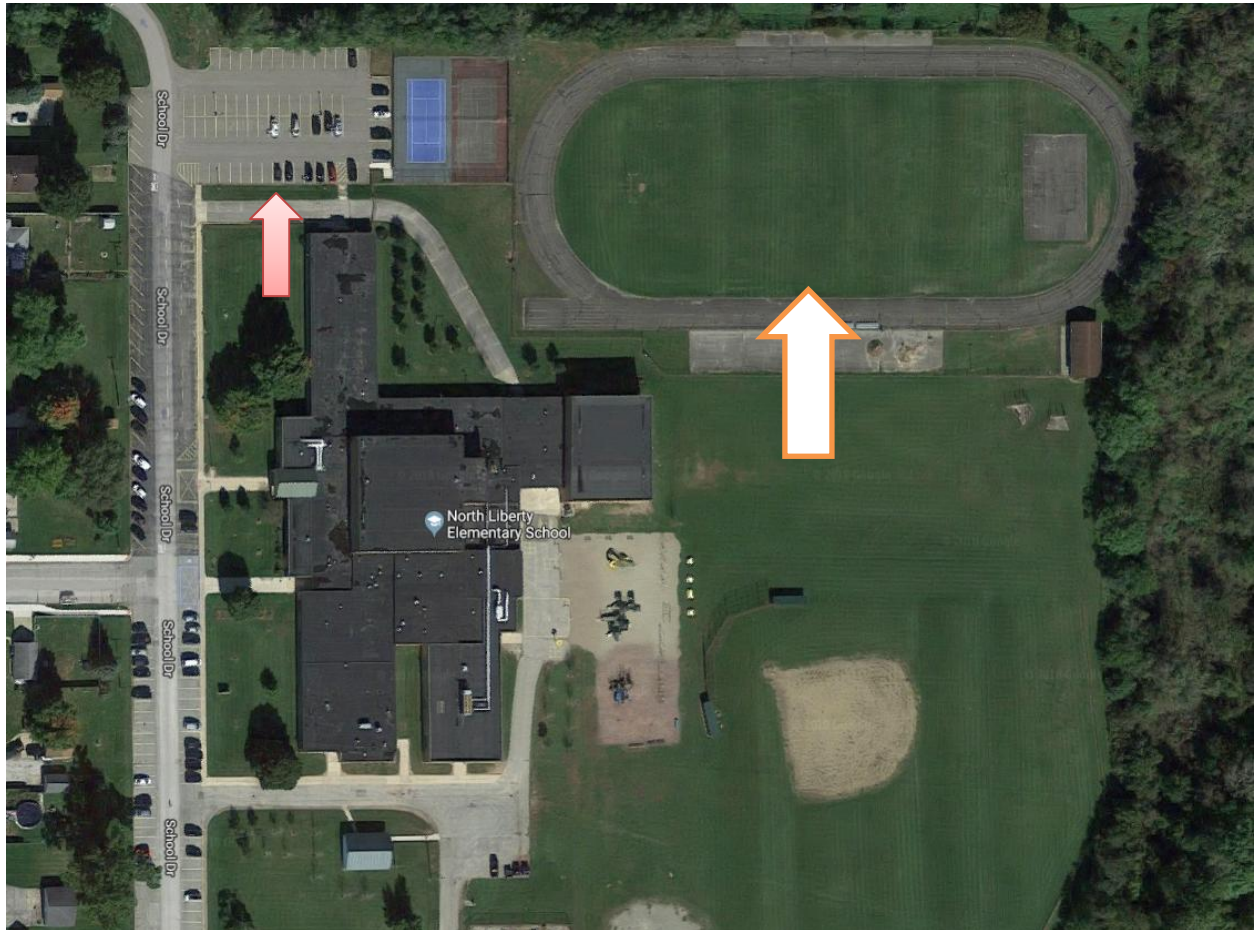

# John Glenn Soccer Fields (5<sup>th</sup>/6<sup>th</sup> & 7<sup>th</sup>/8<sup>th</sup>)

Address: 201 John Glenn Dr, Walkerton, IN 46574

↑ Soccer Fields (one will have the games played on them, the other will be for next teams to warm up)

↑ Parking Lot (band uses this parking lot as well over summer, cones will block off where not to park)

\*No seating, have parents/family bring their own chairs/seating

# North Liberty Elementary School (3<sup>rd</sup>/4<sup>th</sup> Grade Field)

Address: 400 School Dr, North Liberty, IN 46554

 Soccer Field

 Parking

\*Very Limited Seating, have parents/family bring their own chairs/seating