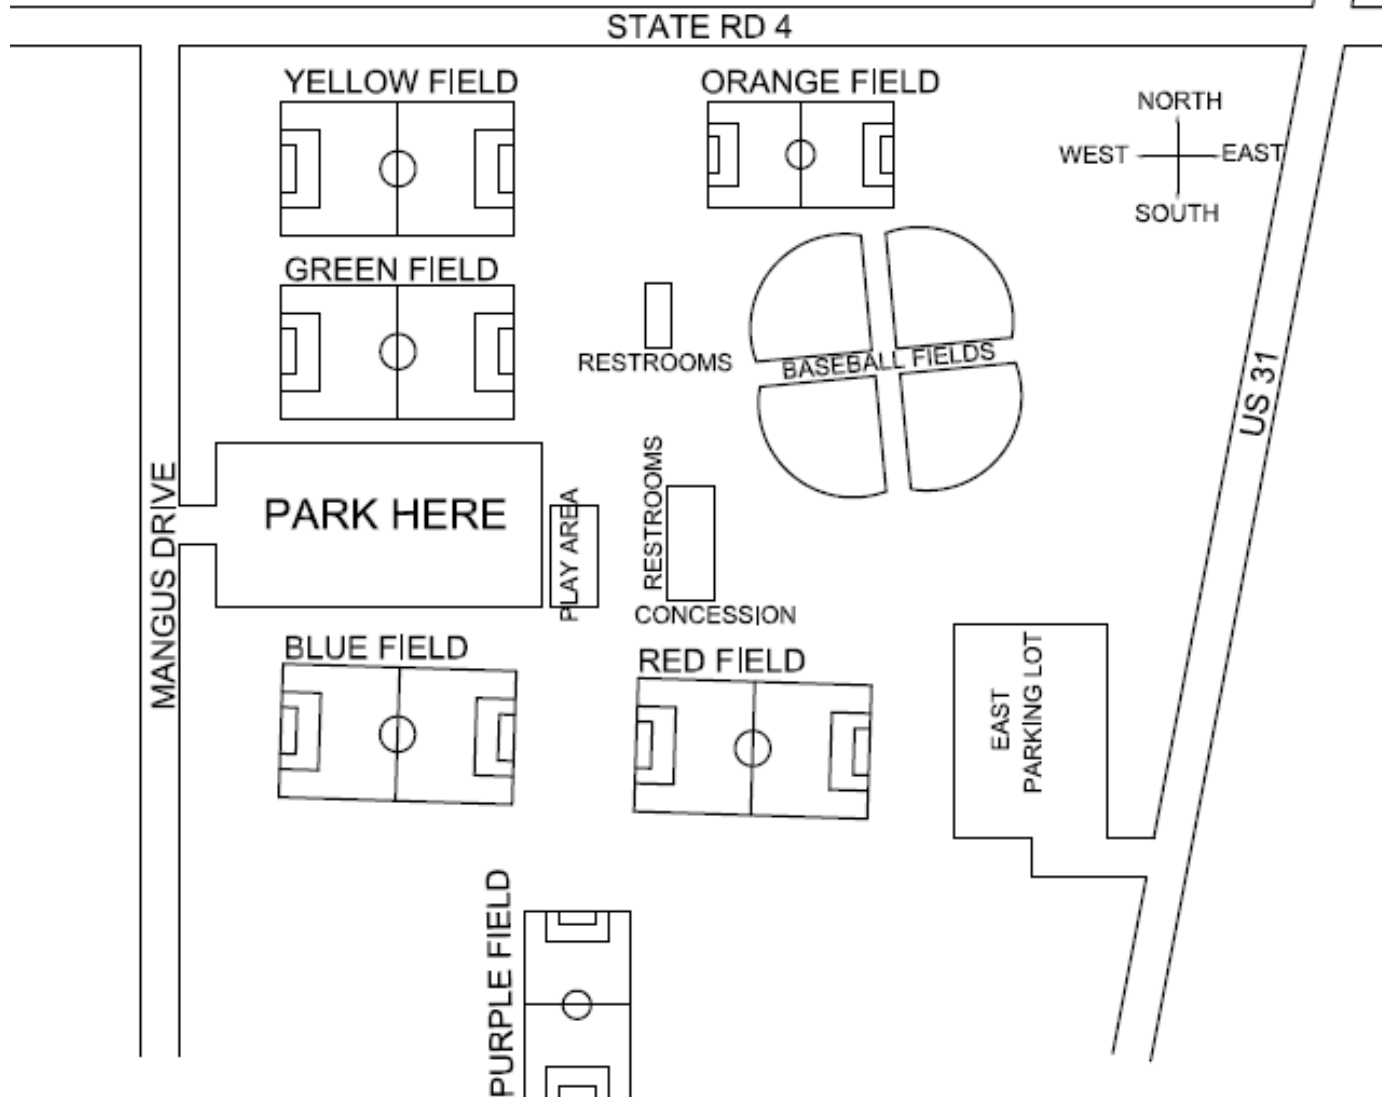

# NEWTON PARK

## HOME OF LAVILLE YOUTH SOCCER

Red and Blue Fields - PSK and Grades 1&2  
Purple and Orange Fields - Grades 3&4  
Yellow and Green Fields - Grades 5-8

West Parking Lot

East Parking Lot